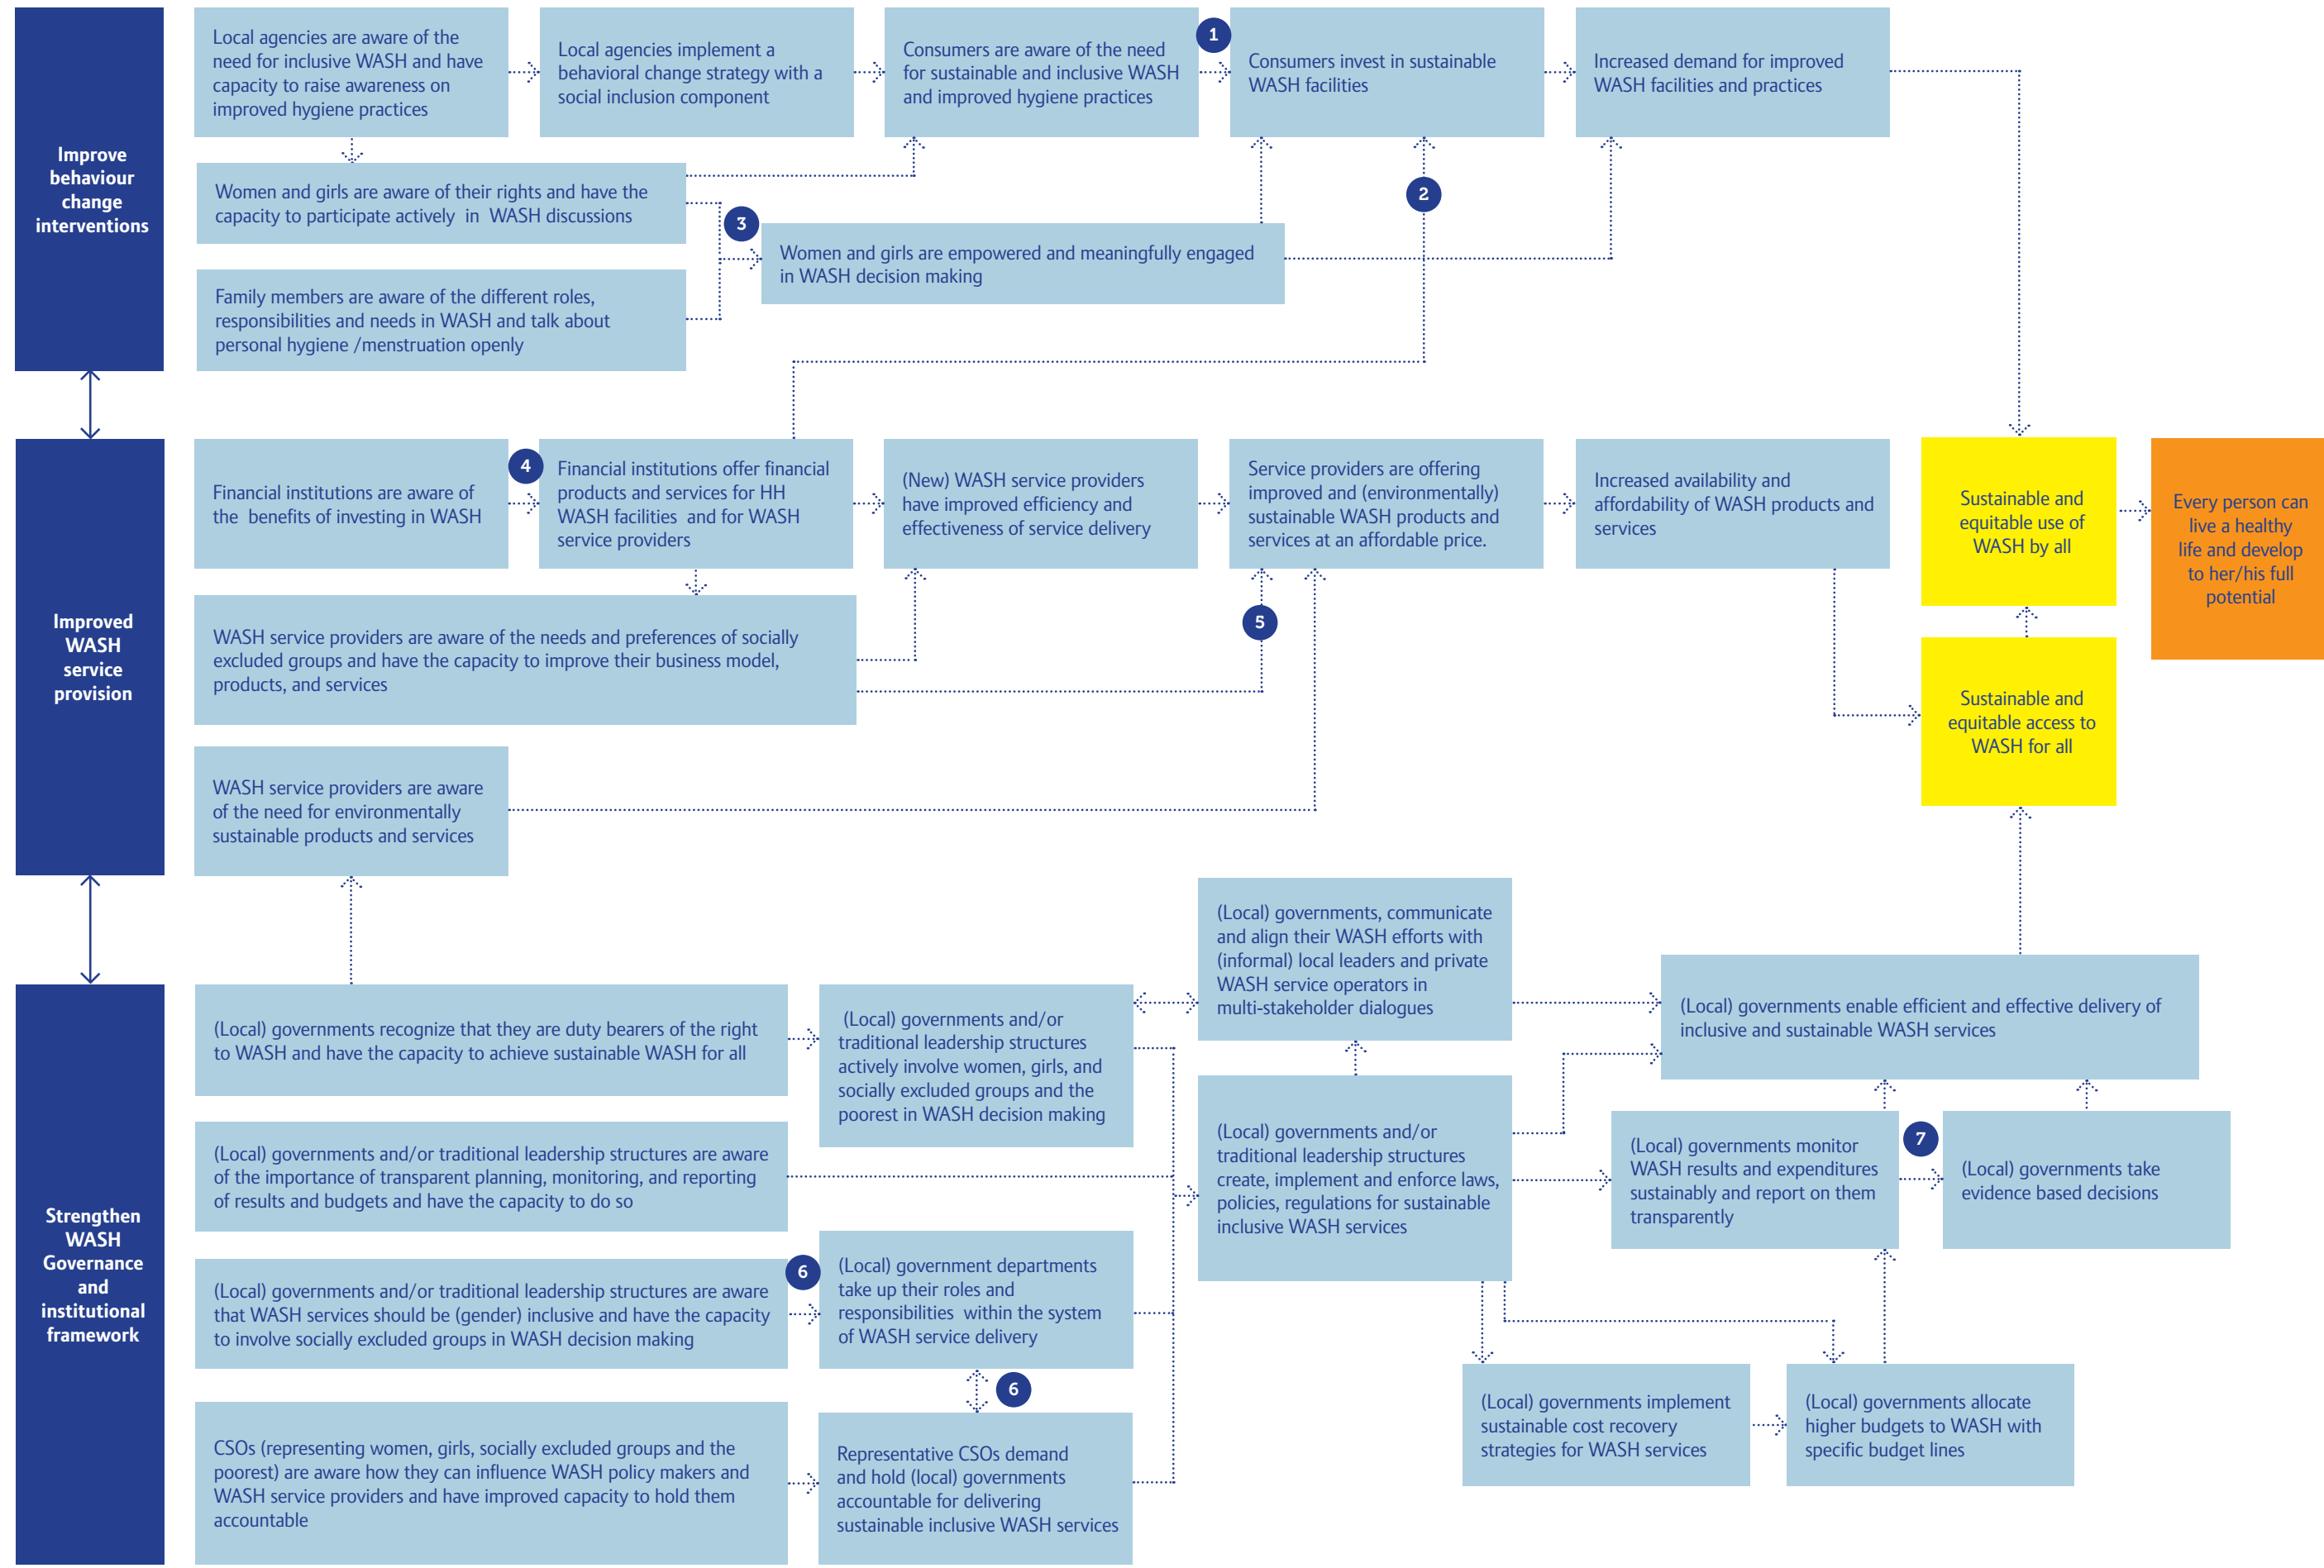

Netherlands WASH SDG Programme

Advocacy Innovation
Service provision Internal & External learning
Capacity building Cooperation